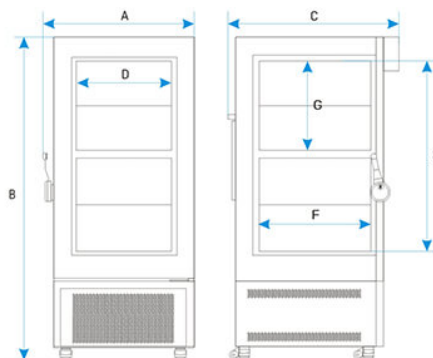

**CHAMBER**

door type	solid
<b>interior</b>	
C Smart	stainless steel to DIN 1.4016
P Smart	DIN 1.4301
<b>housing</b>	
C Smart	powder coated sheet
P Smart	powder coated sheet

**overall dims [mm] /1/**

width A	880
height B	1620
depth C	960

**internal dims [mm]**

width D	620
height E	1000
depth F	580
height I	480

shelves (standard   max)	2/2
max shelf workload [kg] /2/	10
number of internal chambers	2
max unit workload [kg]	65
weight [kg]	220