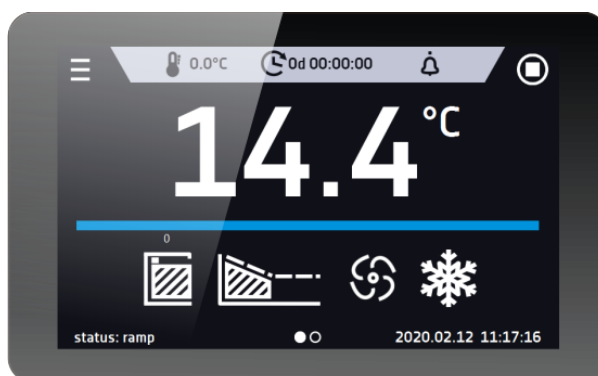

### Advantages of the SMART controller:

- 4,3", clear, full colour touch screen
- LAN, USB ports for data transfer
- multi-segment time and temperature programs
- visual and sound alarm
- internal memory for programs and data storage
- event registry
- user manual for direct download
- Quick change of program parameters
- Alarm Bar
- operating with gloves on